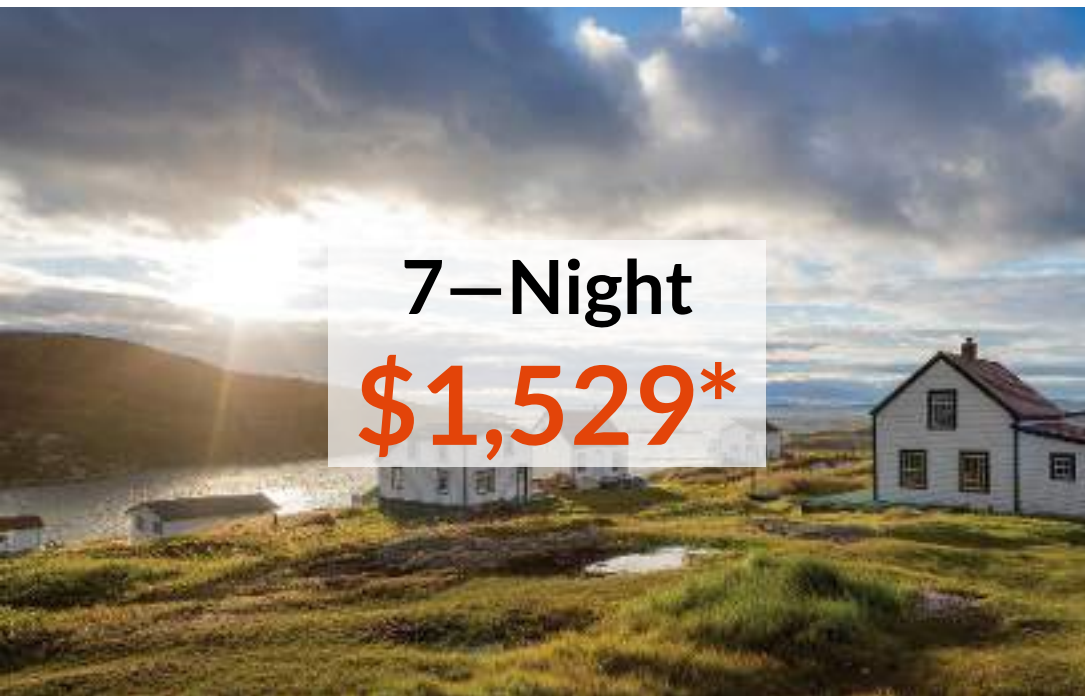

EXPERIENCE NL

Inspiring ~ Authentic ~ Unique

2019 Packages

Toll-Free 1 (800) 270-3094 Local (709) 683-6835 Email hello@experiencenl.com experiencenl.com

7–Night
\$1,529*

10–Night
\$2,031*

14–Night
\$2,697*

Your Package Includes