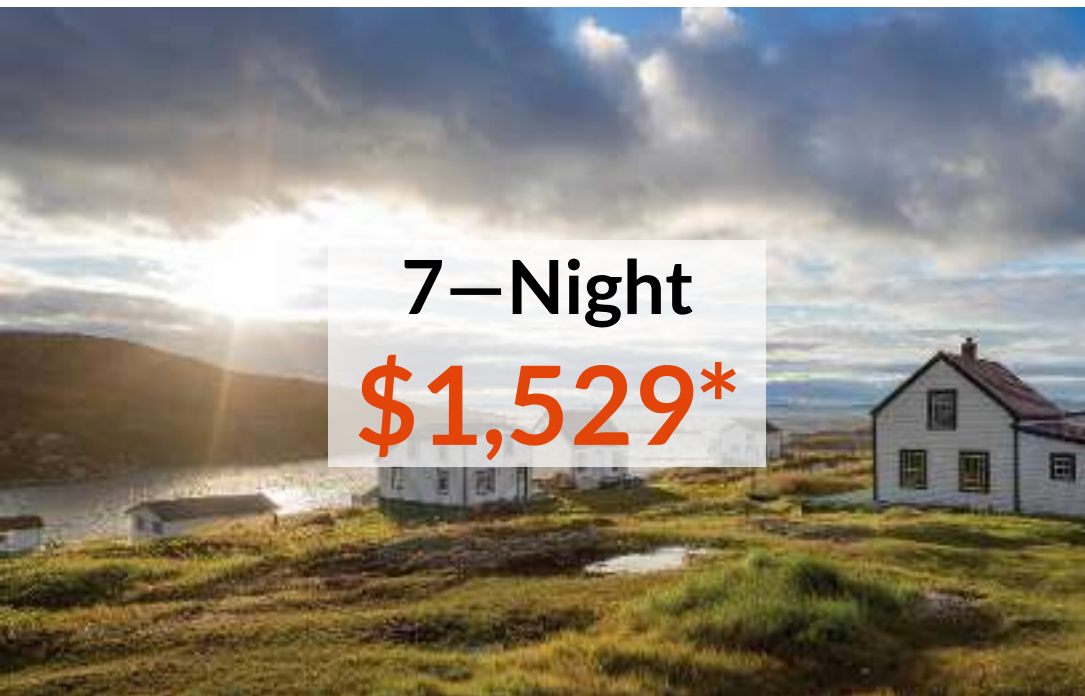

EXPERIENCE NL

Inspiring ~ Authentic ~ Unique

2019 Packages

Toll-Free 1 (800) 270-3094 Local (709) 468-8175 Email hello@experiencenl.com experiencenl.com

7–Night
\$1,529*

10–Night
\$2,031*

14–Night
\$2,697*

Your Package Includes

Mid-Size Car Rental – *Includes Unlimited Mileage & Tax*

Signature Tour (Whales, Bergs & Birds) – *A Dream Adventure!*

24/7 Support Throughout Your Excursion

Pricing Details

*2019 prices are (i) in Canadian dollars, (ii) per person (based on 2 people booking) and (iii) may vary based on your specifications. Packages do not include flights and applicable Harmonized Sales Tax (15%). Trip cancellation and car rental insurance (LDW or PAE) and any additional items not stated here are extra. You will initially be billed a 20% down-payment of the final price (tax included). Please take a moment to carefully read our **Payment Confirmation & Procedures Policy** located on our website under [Booking Agreement](#).