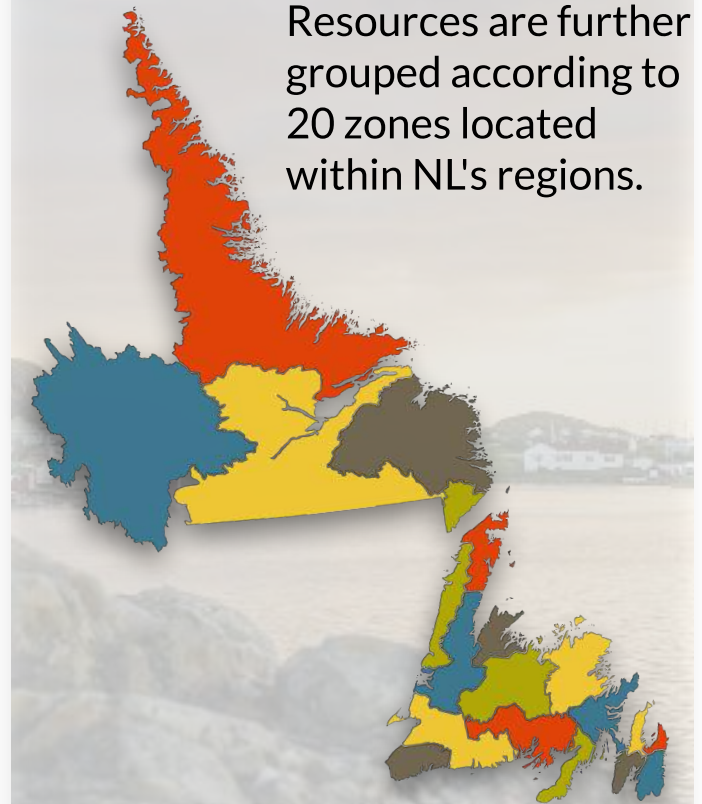

Hence, you come away with the vacation of a lifetime and not just pretty pictures.

HOW IT WORKS

NL is a most unique holiday destination, a former fishing colony with 271 communities (3 cities and 268 towns) that cover just 2.2% of its landmass.

To capture your 'holiday snapshot', we administer a brief assessment to collect your values and interests.

LOGISTICS

REGIONS

Our travel resources are grouped around NL's 5 beautiful, historic regions.

ZONES

Resources are further grouped according to 20 zones located within NL's regions.

Key components for accessible, varied travel.

WHAT SETS US APART

SPECIALIZATION

Experience NL is the first of its kind for the region, both as a full-service experiential travel planner and whose sole focus is NL. Our itineraries connect deeply with travelers and are distinguished by individuality, quality, and efficiency.