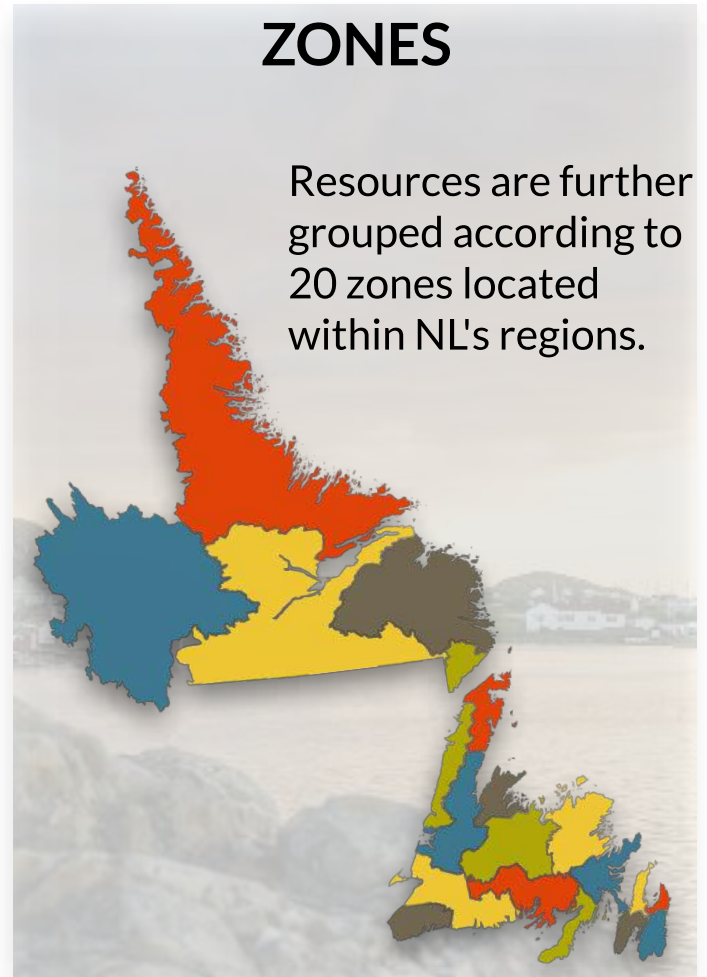

Hence, you come away with the vacation of a lifetime and not just pretty pictures.

HOW IT WORKS

NL is a most unique holiday destination, a former fishing colony with 271 communities (3 cities and 268 towns) that cover just 2.2% of its landmass.

The vast majority of its sites are coastal, accessible only by secondary routes.

One common mistake visitors make is to try to see most of it in a short timespan.

By 'biting off more than they can chew', they end up driving the bulk of their trip.

To capture your 'holiday snapshot', we administer a brief assessment to collect your values and interests.

LOGISTICS

REGIONS

Our travel resources are grouped around NL's 5 beautiful, historic regions.

ZONES

Resources are further grouped according to 20 zones located within NL's regions.

Key components for accessible, varied travel.

WHAT SETS US APART

SPECIALIZATION

Experience NL is the first of its kind for the region, both as a full-service experiential travel planner and whose sole focus is NL. Our itineraries connect deeply with travelers and are distinguished by individuality, quality, and efficiency.